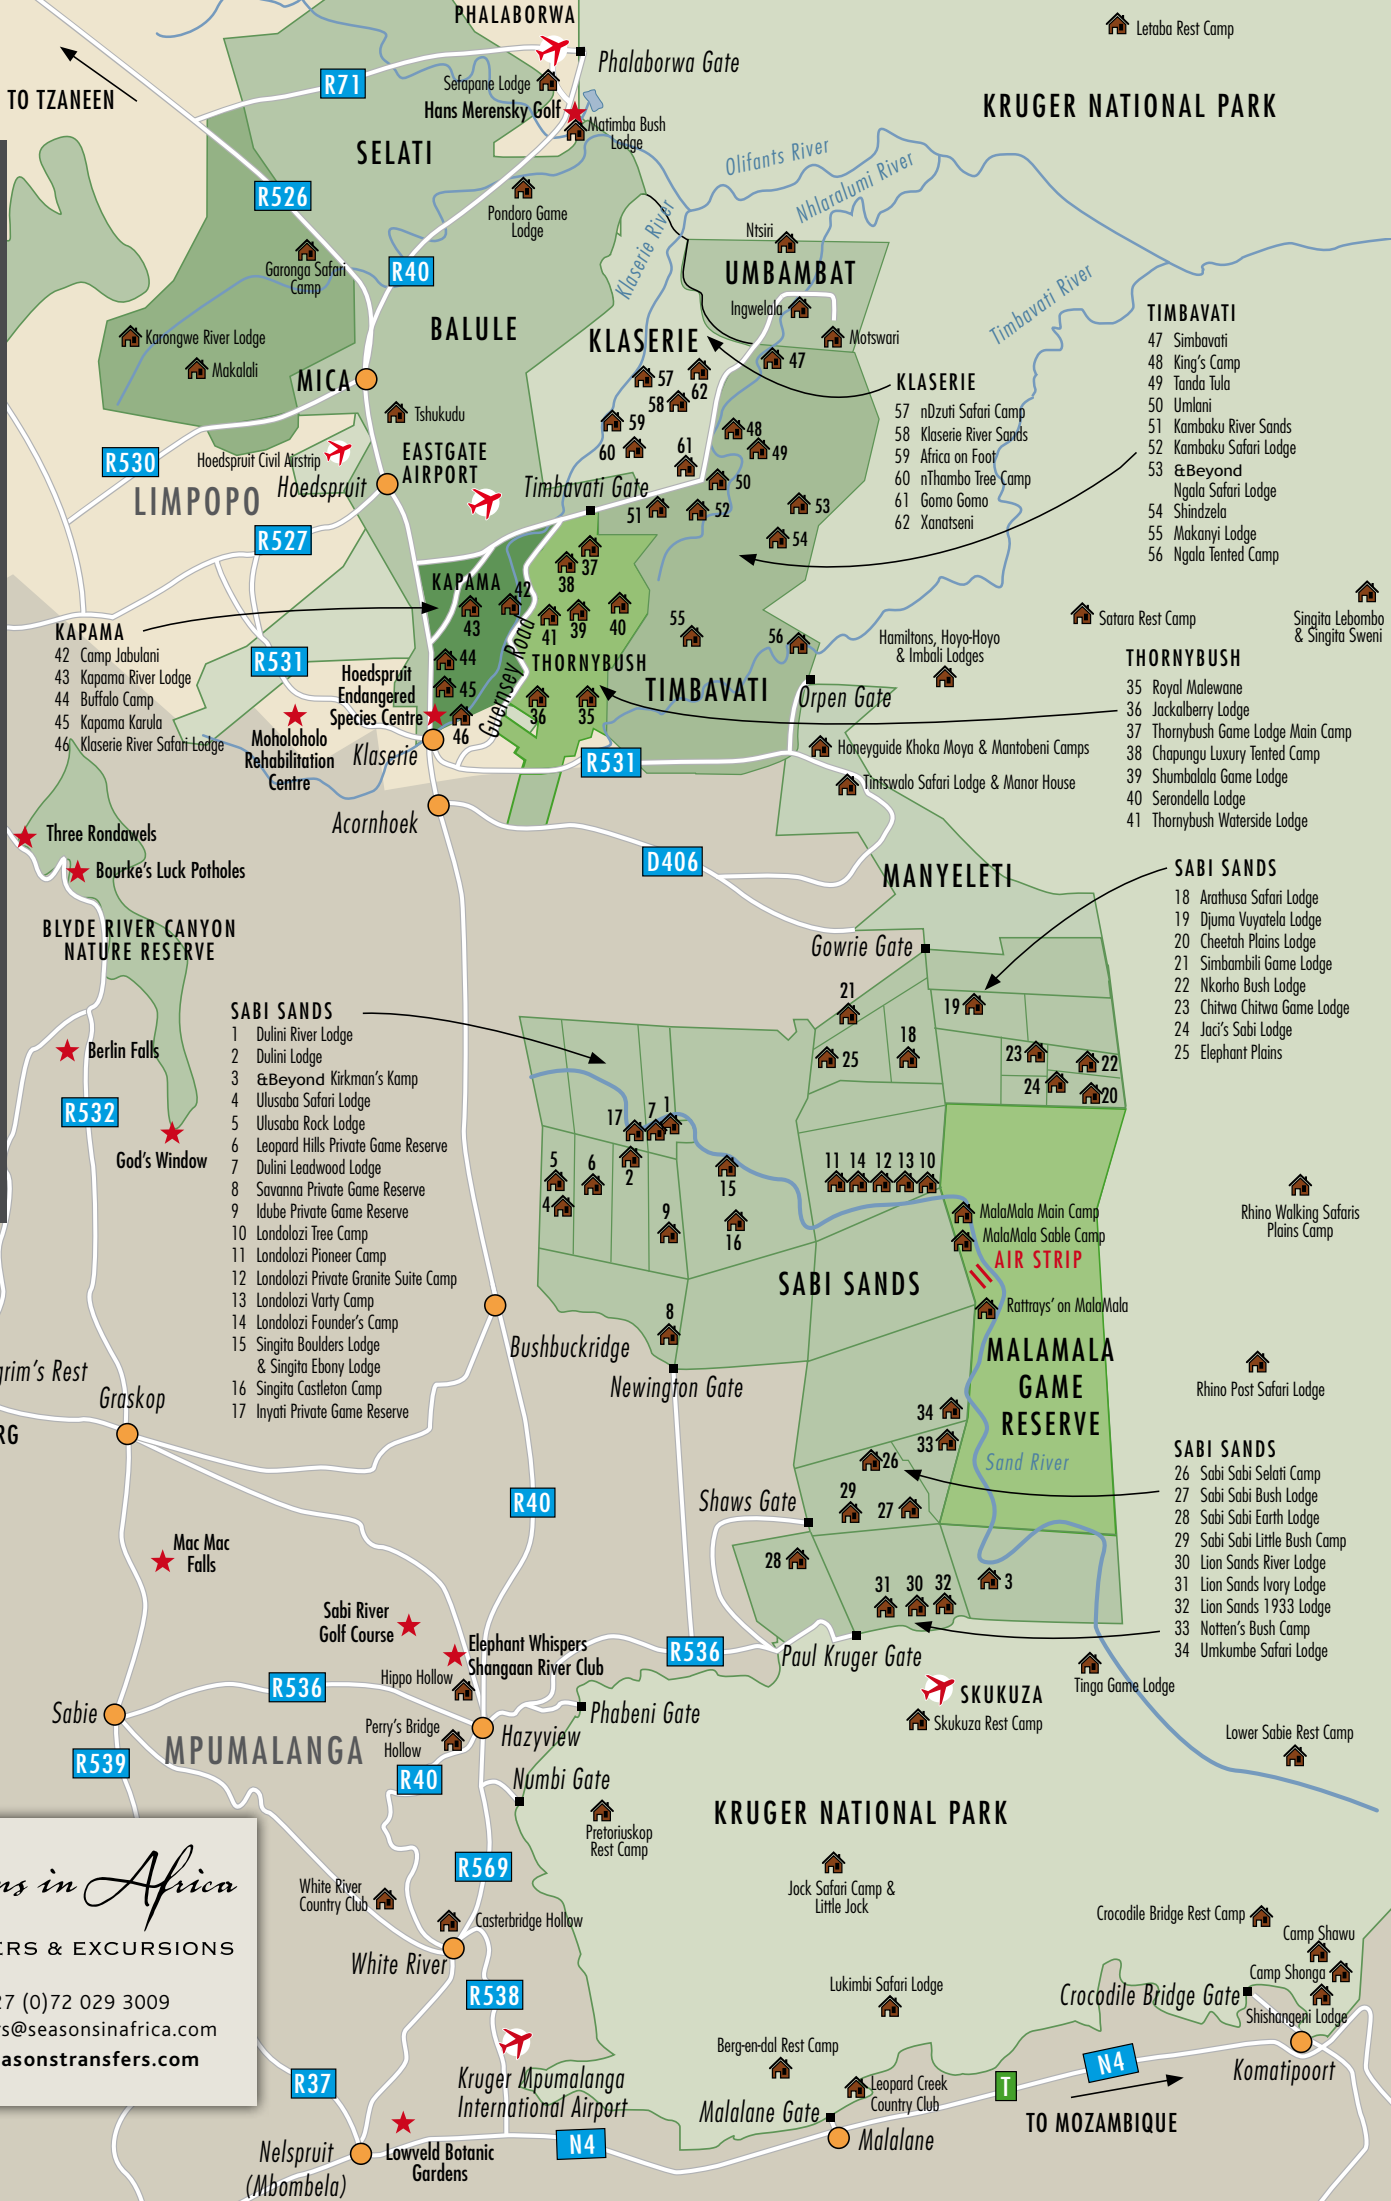

The Kruger & Lowveld

AFRICA TRANSFERS & EXCURSIONS

WITH SEASONS IN

- TIMBAVATI**
- 47 Simbavati
 - 48 King's Camp
 - 49 Tonda Tula
 - 50 Umlani
 - 51 Kambaku River Sands
 - 52 Kambaku Safari Lodge
 - 53 &Beyond
 - 54 Ngala Safari Lodge
 - 55 Shindzela
 - 56 Makanyi Lodge
 - 56 Ngala Tented Camp

- THORNYBUSH**
- 35 Royal Malewane
 - 36 Jackalberry Lodge
 - 37 Thornybush Game Lodge Main Camp
 - 38 Chapungu Luxury Tented Camp
 - 39 Shumbalala Game Lodge
 - 40 Serondella Lodge
 - 41 Thornybush Waterside Lodge

- SABI SANDS**
- 26 Sabi Sabi Selati Camp
 - 27 Sabi Sabi Bush Lodge
 - 28 Sabi Sabi Earth Lodge
 - 29 Sabi Sabi Little Bush Camp
 - 30 Lion Sands River Lodge
 - 31 Lion Sands Ivory Lodge
 - 32 Lion Sands 1933 Lodge
 - 33 Notten's Bush Camp
 - 34 Umkumbe Safari Lodge

- SABI SANDS**
- 1 Dului River Lodge
 - 2 Dului Lodge
 - 3 &Beyond Kirkman's Kamp
 - 4 Ulusaba Safari Lodge
 - 5 Ulusaba Rock Lodge
 - 6 Leopard Hills Private Game Reserve
 - 7 Dului Leadwood Lodge
 - 8 Savanna Private Game Reserve
 - 9 Idube Private Game Reserve
 - 10 Londolazi Tree Camp
 - 11 Londolazi Pioneer Camp
 - 12 Londolazi Private Granite Suite Camp
 - 13 Londolazi Varty Camp
 - 14 Londolazi Founder's Camp
 - 15 Singita Boulders Lodge & Singita Ebony Lodge
 - 16 Singita Castleton Camp
 - 17 Inyati Private Game Reserve